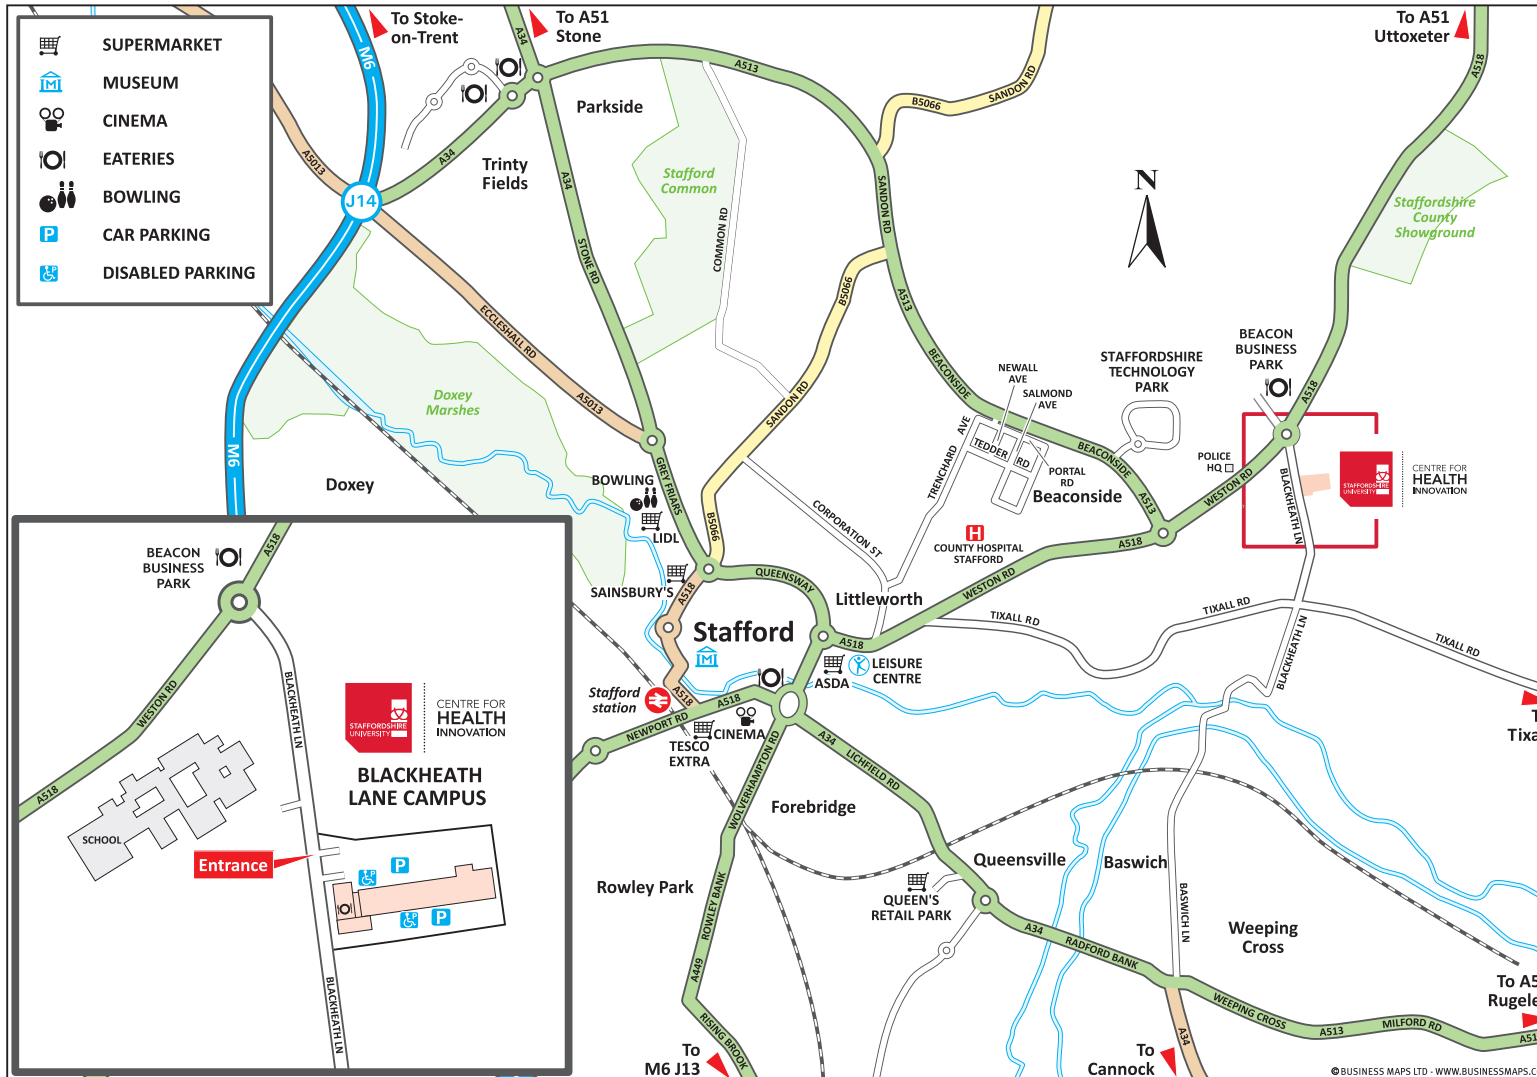

Directions

POSTCODE Blackheath Lane car park (ST18 0YB)

From the M6 for Blackheath Lane

Follow the A513 and at the roundabout take the first exit (A518). Continue on the A518 past the Police Headquarters. At the next roundabout take the third exit into Blackheath Lane (sign posted Baswich, Great Haywood, Little Haywood). The signed entrance to the Centre for Health Innovation is on the left, almost opposite the entrance to Weston Road Academy.

From the A51 for Blackheath Lane

From the A51, follow the A518 towards Stafford. Pass the County Showground on your left. After about one mile, at the roundabout, take the first exit, (sign posted Baswich, Great Haywood, Little Haywood). The signed entrance is on the left, opposite the entrance to Weston Road Academy. From the M6 for Beaconside.

By Rail, Stafford Station

Stafford Station is on the West Coast mainline with frequent rail services from both London, Birmingham and Manchester.

Bus links are available and there is a minibus service at various times through the day. Please see the campus map for details.

The Centre for Health Innovation is approximately a 10 minute drive from Stafford station (depending on traffic).

By Air

The Centre for Health Innovation is approximately 40 minutes from Birmingham International Airport.

Please note: The car park at the Centre for Health Innovation is a pay and display car park.

© BUSINESS MAPS LTD - WWW.BUSINESSMAPS.COM

103243A 8 2022